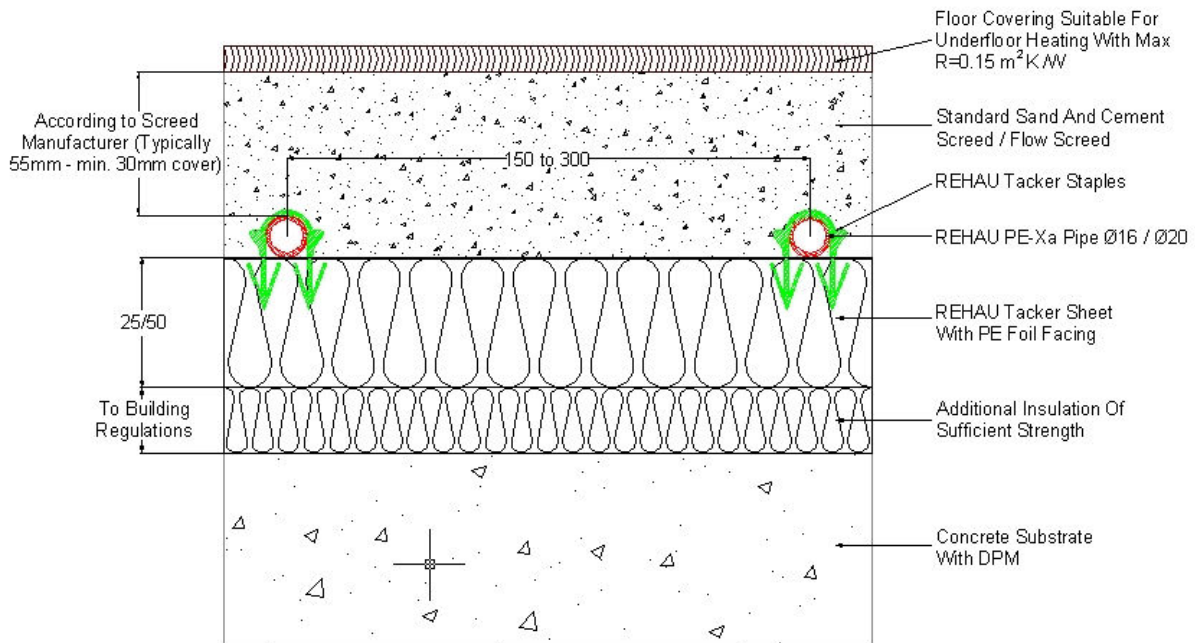

Floor Systems

Floor System: Tacker Sheet System
Floor Type: Solid Screeded Floors

The tacker sheet system is a system where significant time and costs savings are achievable during installation by combining previously separate installation steps into one.

Typical Floor Structure for REHAU Tacker Sheet System

Typical Floor Structure for REHAU Tacker Sheet System