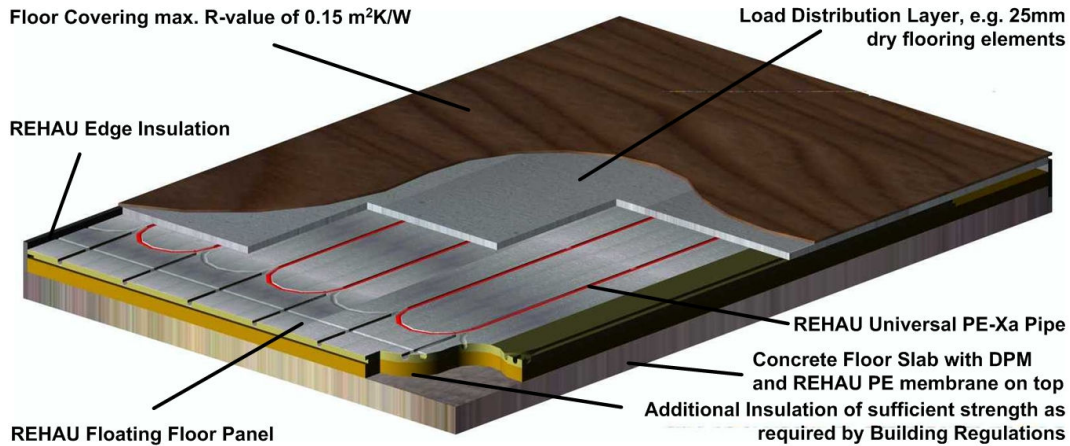

Floor Systems

Floor System: Floating Floor System
Floor Type: Timber Floor

This dry system is ideal for installations where a finished floor is required within a minimum time frame. No wet trades are involved, making it a very fast system to install and removes the need for other building trades.

Typical Floor Structure for REHAU Floating Floor System

Typical Floor Structure for REHAU Floating Floor System