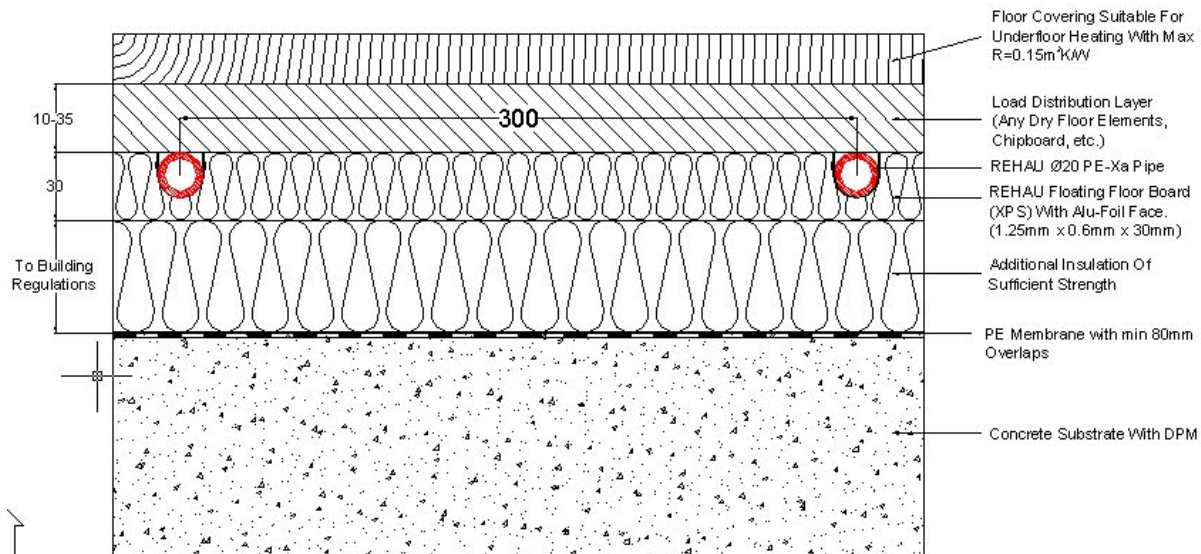

Floor Systems

Floor System: Floating Floor System
Floor Type: Timber Floor

This dry system is ideal for installations where a finished floor is required within a minimum time frame. No wet trades are involved, making it a very fast system to install and removes the need for other building trades.

Typical Floor Structure for REHAU Floating Floor System

Typical Floor Structure for REHAU Floating Floor System